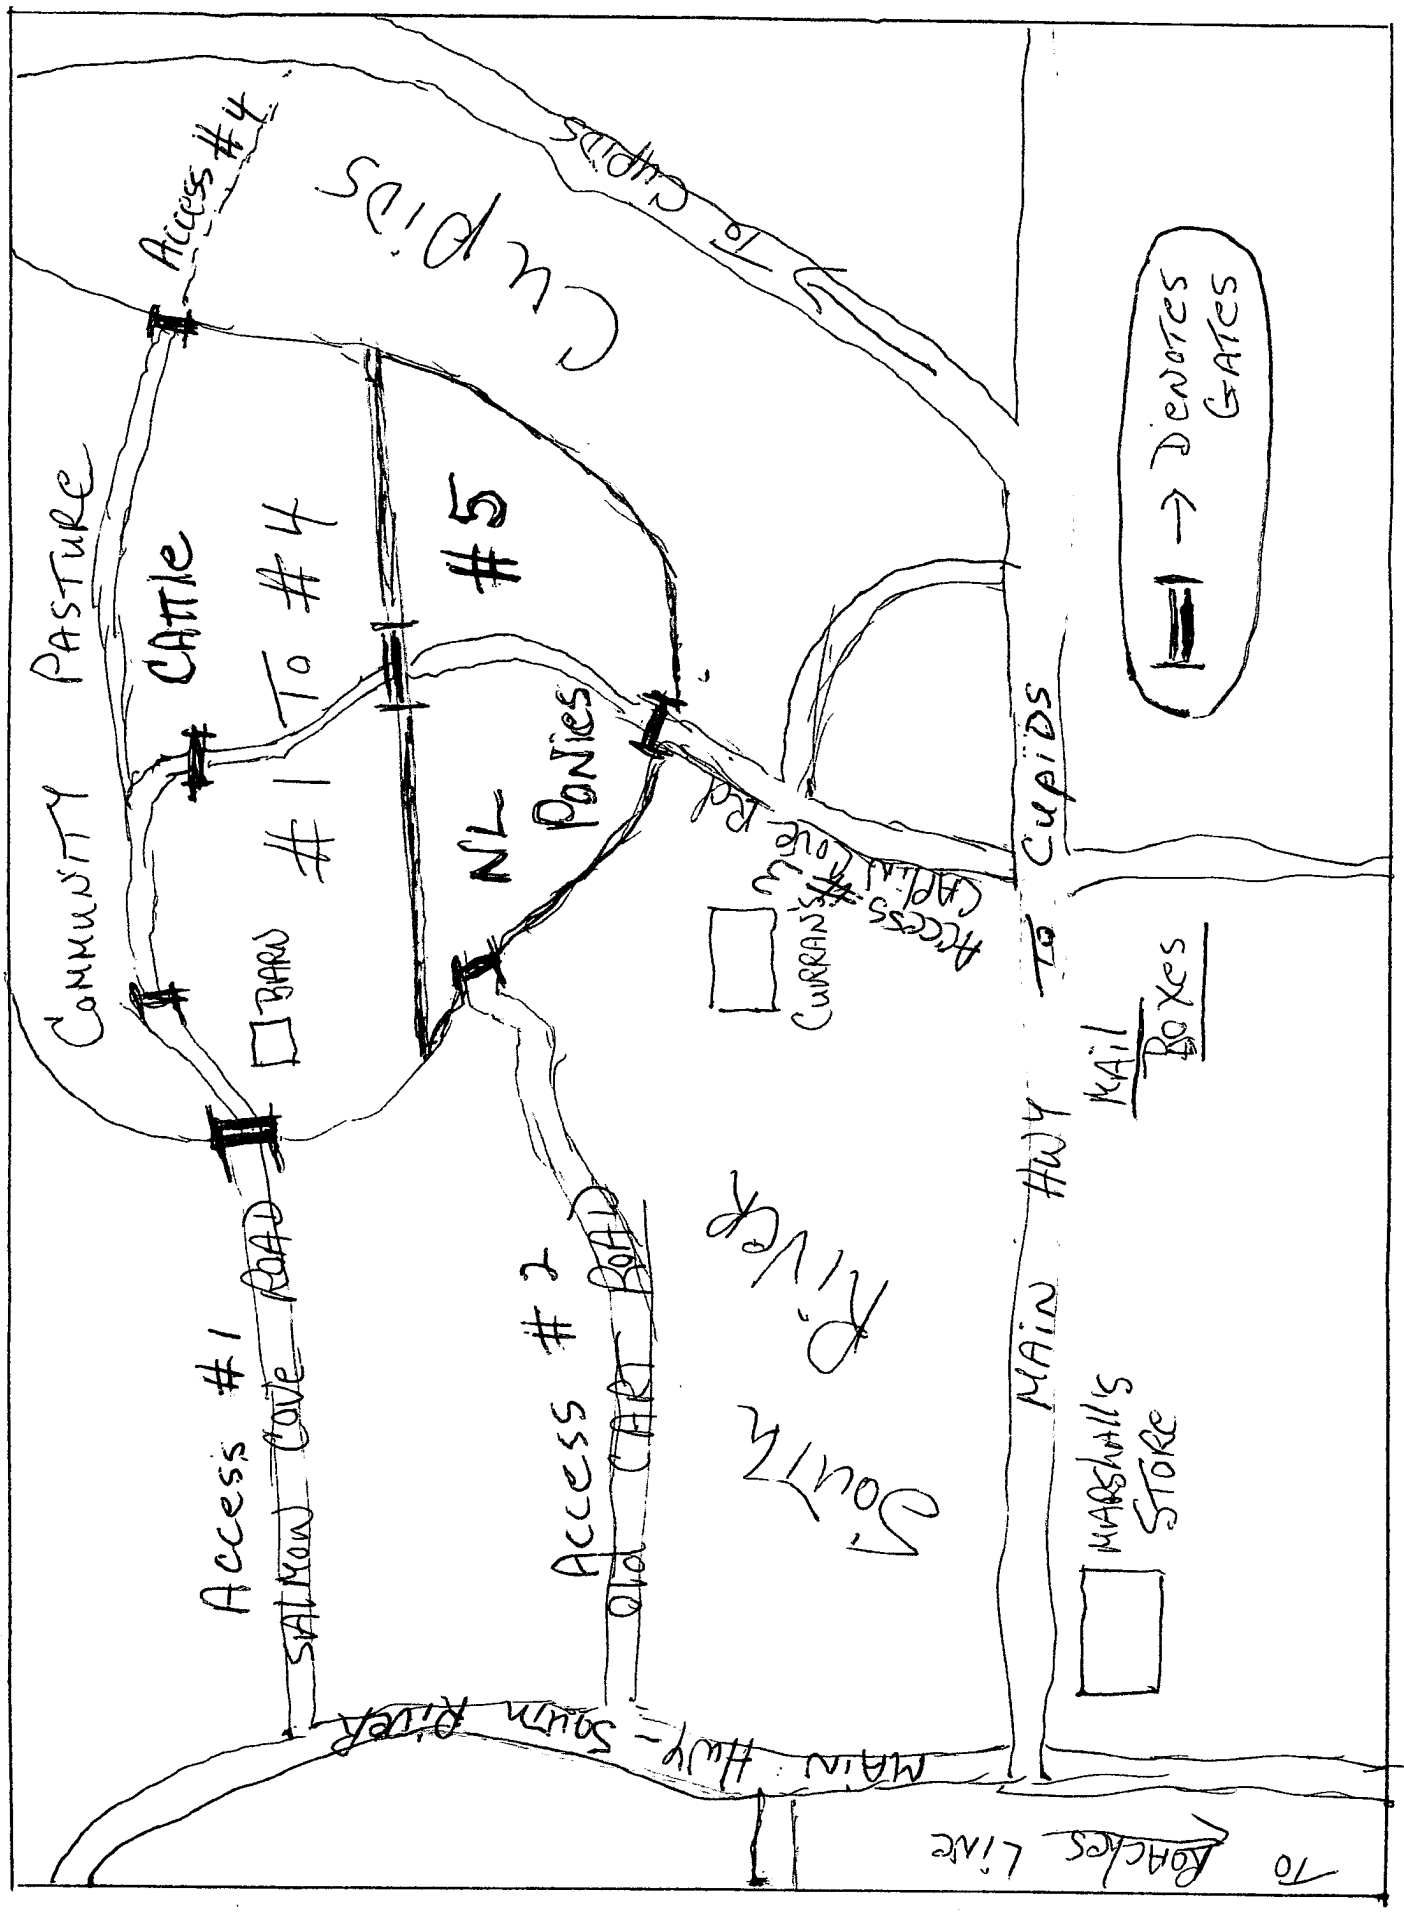

"NL PONY PROTECTED HERITAGE PASTURE"

|| → DENOTES GATES

MARSHALL'S STORE
MAIL BOXES

MAIN HWY TO CUPIDS

SOUTH RIVER

CURRAN'S STORE
APPL. #10

MAIN HWY - SALMON RIVER

TO ROCKES LIVE

COMMUNITY PASTURE

CATTLE

BARB
To #4

NL Ponies
#5

Access #4
To Cupids